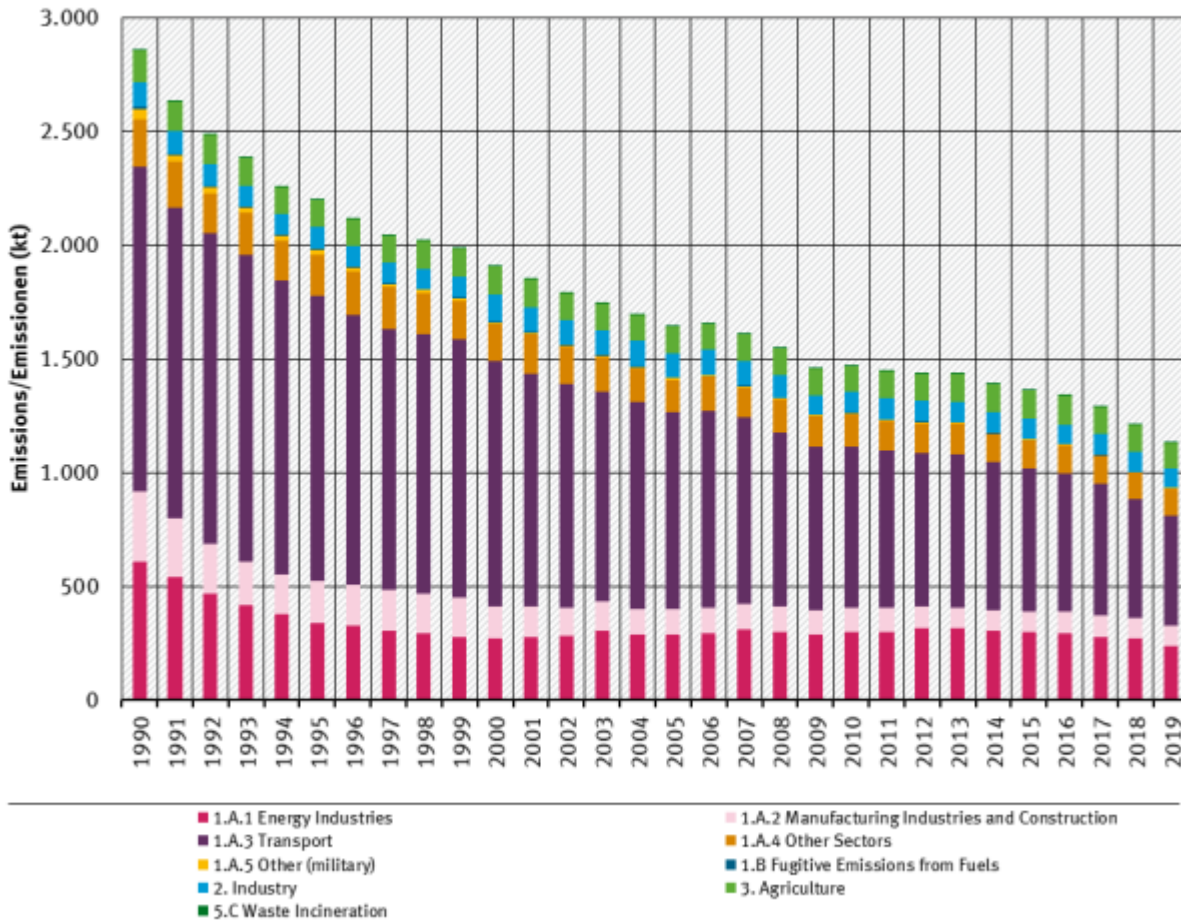

2,854	2,198	1,907	1,642	1,470	1,444	1,435	1,434	1,389	1,362	1,338	1,289	1,207	1,133	-60.3%	↓
-------	-------	-------	-------	-------	-------	-------	-------	-------	-------	-------	-------	-------	-------	--------	---

Nitrogen Oxide / Stickstoffoxide

Emissions per Sector / Sektorale Emissionen

Quelle: German Emission Inventory (08.01.2021)

NO_x trend by sector